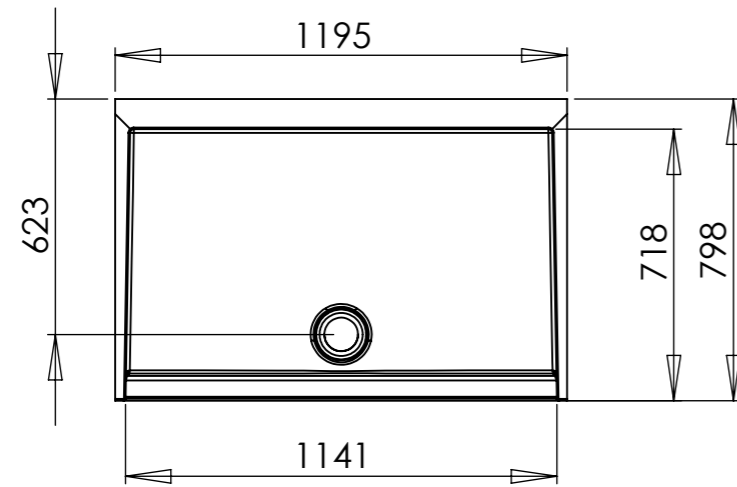

120x80 Rectangular alcove

120x80 Rectangular alcove with lifting kit